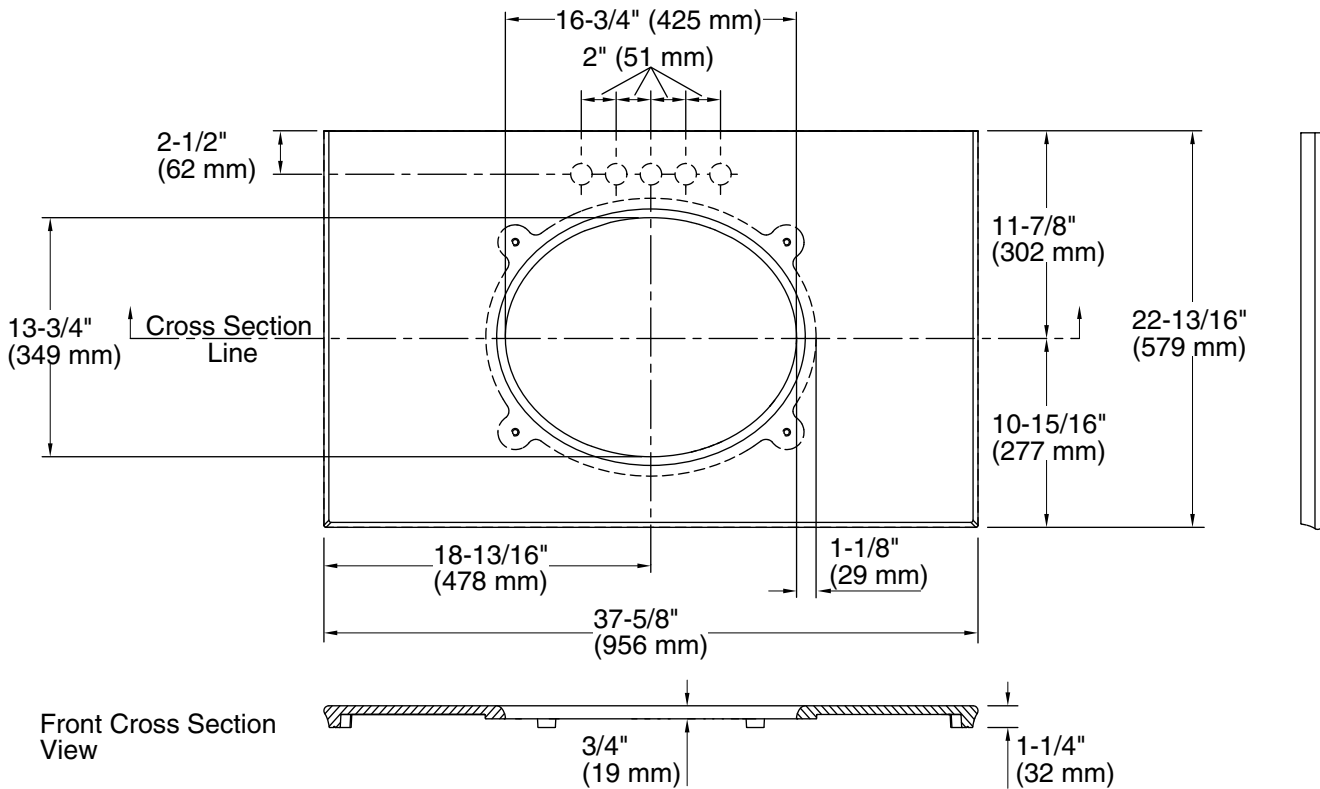

### Features

- Pairs with KOHLER Verticyl oval undermount bathroom sinks or other KOHLER 17" x 14" (432 x 356 mm) oval undermount bathroom sinks.
- Pilot holes for 4" (102 mm) centerset, 8" (203 mm) widespread, or single-hole faucet installation.
- Sculpted edge.
- Coordinates with the industry-standard 36" (914 mm) KOHLER vanities.
- Field trimmable for alcove and corner installations.
- Optional side and backsplashes available (sold separately).

### Installation

- Vanity top.
- Includes mounting hardware for sink.
- Accommodates single, 4" centerset, and 8" widespread faucet configurations.

## Technical Information

All product dimensions are nominal.

Bowl configuration: Single

Installation: Vanity top/ITB

Bowl area (Only): Length: 16-3/4" (425 mm)  
 Width: 13-3/4" (349 mm)